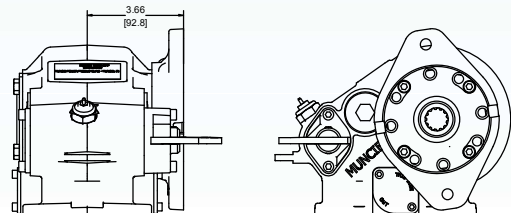

MP09-06 Printed in the U.S.A.
© Muncie Power Products, Inc. 2009

Muncie Power Products, Inc. Member of the Interpump Hydraulics Group
General Offices and Distribution Center • P.O. Box 548 • Muncie, IN 47308-0548
(765) 284-7721 • FAX (765) 284-6991 • E-mail info@munciepower.com
Web site <http://www.munciepower.com>

Drive Products, Exclusive Agents for Canada, ISO Certified by an Accredited Registrar