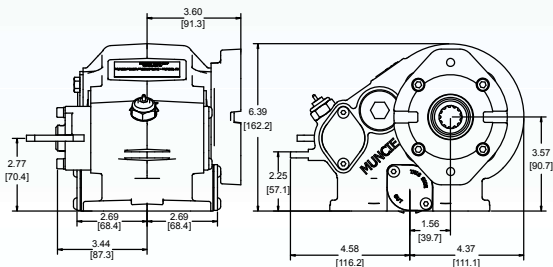

ALPHA SERIES

MODEL NUMBER CONSTRUCTION

A 1 6M - D94 13 - C 2 T X

MODEL
ALPHA - A

DESIGN NUMBER
1

MOUNTING
6-BOLT EXTRA DEEP MOUNT - 6M

INPUT GEAR
MERCEDES/DODGE G56-6 - D94

RATIO

07 - .72:1	12 - 1.17:1
08 - .89:1	13 - 1.28:1
09 - .92:1	15 - 1.50:1
	18 - 1.72:1

SPECIAL FEATURES
X - NONE

OUTPUT TYPE

- B - 1 1/4 RD (4X2 Only)
- K - SAE B 2&4 BOLT (4X2 Only)
- Q - SAE A 7/8 13T **
- R - SAE A 5/8 9T **
- S - SAE B 2 Bolt (4X4 "1" Arrng Only)
- T - SAE A 3/4 11T **

** (4X4 "2" Arrng w/ Pump to Rear
OR "1" Arrng w/ Pump to Front)

ASSEMBLY ARRANGEMENT

- 1 - 4X4 PUMP TO FRONT
- 2 - 4X4 PUMP TO REAR
- 4 - PUMP TO REAR 4X2 ONLY

SHIFT TYPE

- C - CABLE
- T - E-HYDRA (call for availability)

DIMENSIONS

2-Assembly Arrangement with Muncie PF Series pump mounted to rear of PTO.
Pump rotation - CCW

"T" Option - SAE A 2-Bolt
3.25" Pilot - 3/4" 11T Spline
3/8-16UNC-2B on 4.18" B.C.

1-Assembly Arrangement with Muncie PKS Series pump mounted to front of PTO.
Pump rotation - CW

"S" Option - SAE B 2-Bolt
4" Pilot - 7/8" 13T Spline
1/2-13UNC-2B on 5.75" B.C.

MP09-06 Printed in the U.S.A.
© Muncie Power Products, Inc. 2009

Muncie Power Products, Inc. Member of the Interpump Hydraulics Group
General Offices and Distribution Center • P.O. Box 548 • Muncie, IN 47308-0548
(765) 284-7721 • FAX (765) 284-6991 • E-mail info@munciepower.com
Web site <http://www.munciepower.com>

Drive Products, Exclusive Agents for Canada, ISO Certified by an Accredited Registrar