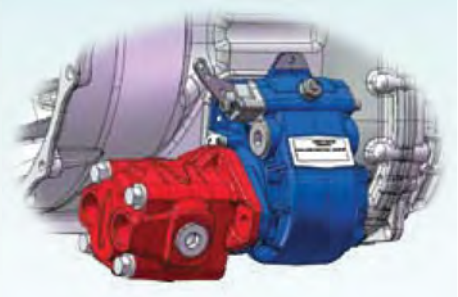

** (4X4 "2" Arrng w/ Pump to Rear
OR "1" Arrng w/ Pump to Front)

ASSEMBLY ARRANGEMENT

- 1 - 4X4 PUMP TO FRONT
- 2 - 4X4 PUMP TO REAR
- 4 - PUMP TO REAR 4X2 ONLY

SHIFT TYPE

- C - CABLE
- T - E-HYDRA (call for availability)

DIMENSIONS

2-Assembly Arrangement with Muncie PF Series pump mounted to rear of PTO.
Pump rotation - CCW

"T" Option - SAE A 2-Bolt
3.25" Pilot - 3/4" 11T Spline
3/8-16UNC-2B on 4.18" B.C.

1-Assembly Arrangement with Muncie PKS Series pump mounted to front of PTO.
Pump rotation - CW

"S" Option - SAE B 2-Bolt
4" Pilot - 7/8" 13T Spline
1/2-13UNC-2B on 5.75" B.C.

MP09-06 Printed in the U.S.A.
© Muncie Power Products, Inc. 2009

Muncie Power Products, Inc. Member of the Interpump Hydraulics Group
General Offices and Distribution Center • P.O. Box 548 • Muncie, IN 47308-0548
(765) 284-7721 • FAX (765) 284-6991 • E-mail info@munciepower.com
Web site <http://www.munciepower.com>