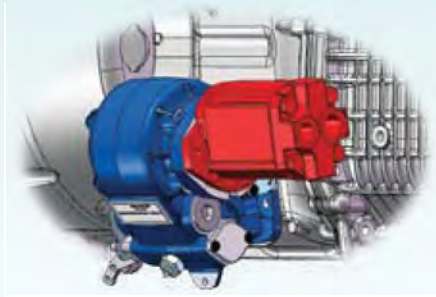

** (4X4 "2" Arrng w/ Pump to Rear
OR "1" Arrng w/ Pump to Front)

ASSEMBLY ARRANGEMENT

- 1 - 4X4 PUMP TO FRONT
- 2 - 4X4 PUMP TO REAR
- 4 - PUMP TO REAR 4X2 ONLY

SHIFT TYPE

- C - CABLE
- T - E-HYDRA (call for availability)

DIMENSIONS

2-Assembly Arrangement with Muncie PF Series pump mounted to rear of PTO.
Pump rotation - CCW

"T" Option - SAE A 2-Bolt
3.25" Pilot - 3/4" 11T Spline
3/8-16UNC-2B on 4.18" B.C.

1-Assembly Arrangement with Muncie PKS Series pump mounted to front of PTO.
Pump rotation - CW