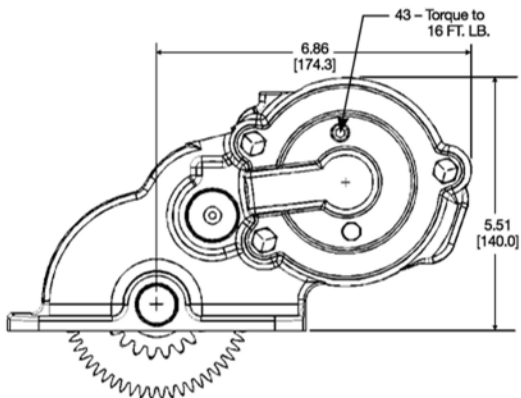

# FR63 SERIES DIMENSIONS

IN INCHES (MM)

**"B" OUTPUT SHAFT**  
1-1/4" RD SHAFT  
5/16 KW

**"Q", "R", "T"**  
OUTPUT SHAFT

# FR64 SERIES DIMENSIONS

IN INCHES (MM)

**"N" OPTION**

**"B" OPTION**