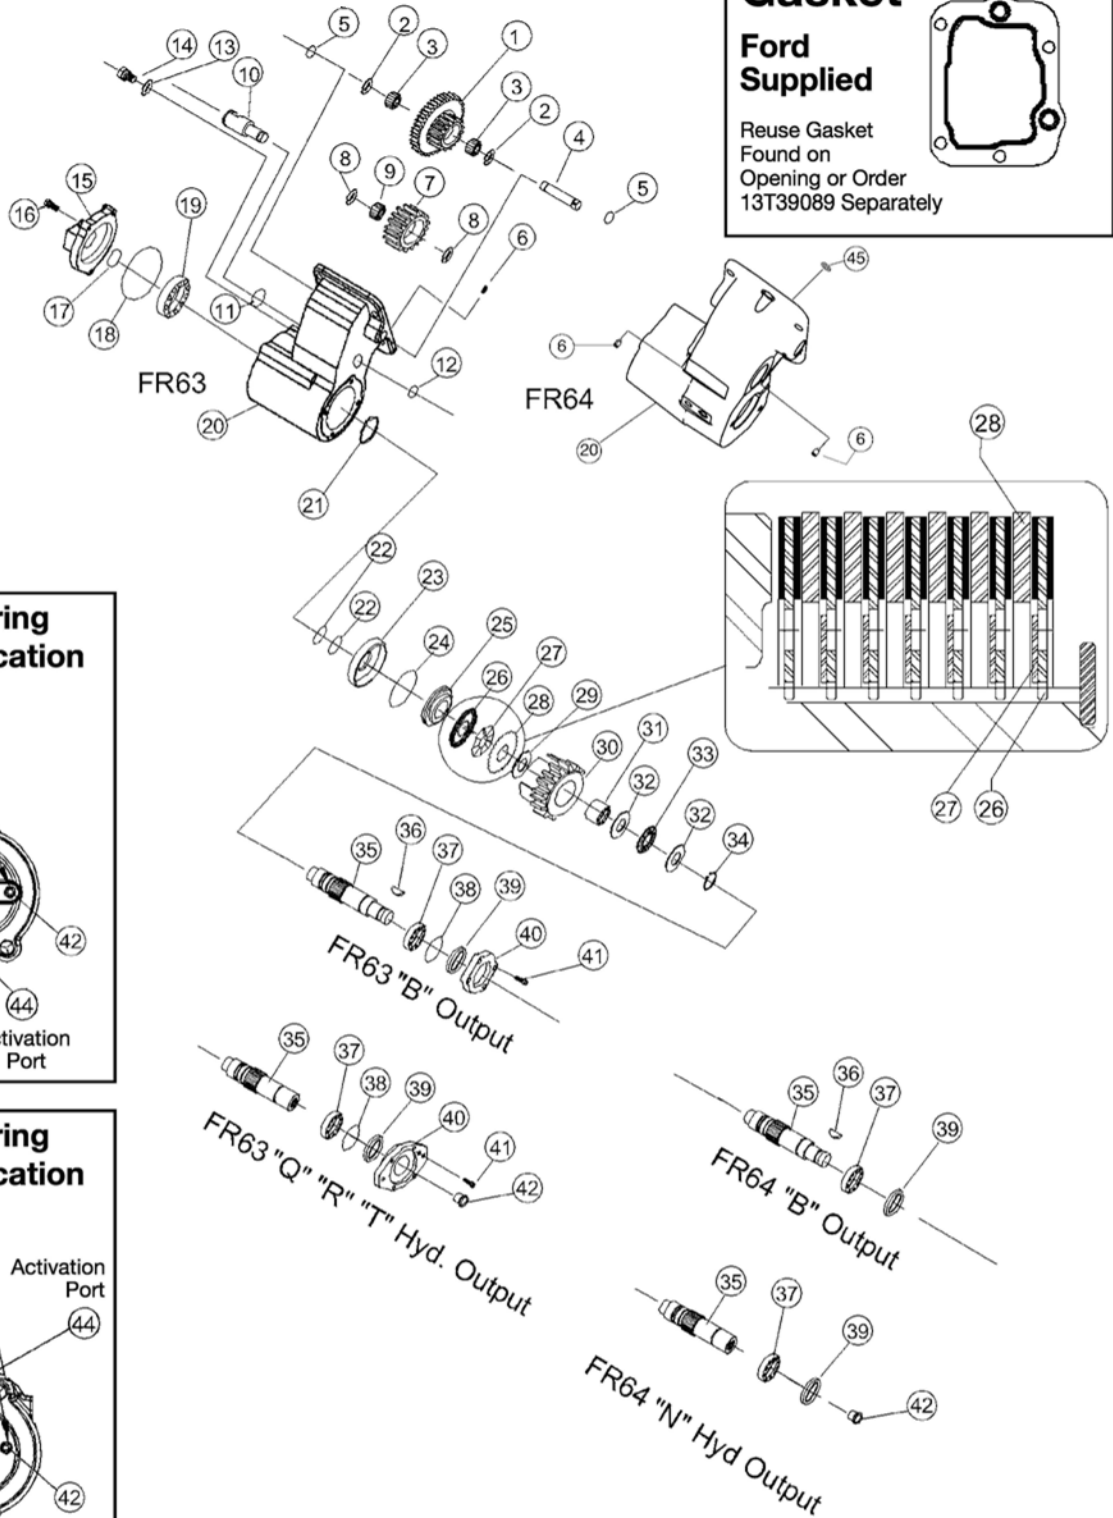

FR63/FR64 SERIES PTO EXPLODED VIEW

Gasket

Ford
Supplied

Reuse Gasket
Found on
Opening or Order
13T39089 Separately

FR63 Bearing Removal Location

FR SERIES PARTS LIST AND DESCRIPTION

FR62 SERIES IS OBSOLETE AND REPLACED BY FR63 SERIES UNIT

ITEM	QTY	PART NO.	DESCRIPTION
01	1	03T39073	Gear
02	2	21T38956	Washer
03	2	10T34006	Bearing
04	1	07T38865	Shaft
05	2	12T36879	O-Ring
06	1	19T36249	Setscrew (FR63)
	2	19T34789	Setscrew (FR64)
07	1	04T39180	Gear
08	2	21T39144	Washer
09	1	10T39145	Bearing
10	1	08T39258	Shaft (FR63)
		08T39075	Shaft (FR64)
11	1	12T36456	O-Ring
12	1	12T35577	O-Ring
13	1	21T38862	Washer (FR63)
14	1	19M10001	Bolt (FR63)
15	1	15T39263	Cover (FR63)
		15T39070	Cover (FR64)
16	3	19T32740	Bolt
17	1	12T36280	O-Ring
18	1	12T36279	O-Ring (FR63)
		12T37278	O-Ring (FR64)
19	1	12T37278	O-Ring
20	1	01T39269	Housing (FR63)
		01T40710	Housing (FR64)
21	1	24T39182	Snap Ring
22	2	12T39023	O-Ring
23	1	49T39022	Cup
24	1	12T36540	O-Ring
25	1	49T38881	Piston
26	7	49T36259	Friction Disc
27	6	27T36286	Spring
28	6	49T36258	Reaction Plate
29	1	21T37085	Washer

ITEM	QTY	PART NO.	DESCRIPTION
30	1	02T39074	Gear Output
31	1	10T37008	Bearing
32	2	21T29017	Washer
33	1	10T37009	Bearing
34	1	24T35480	Snap Ring
35	1	06T39184	Hydraulic Shaft "N" (FR64)
		06T39197	Output Shaft "B" (FR64)
		06T39386	Output Shaft "B" (FR63)
		06T39387	Output Shaft "T" (FR63)
		06T39388	Output Shaft "R" (FR63)
		06T39262	Output Shaft "Q" (FR63)
36	1	25T35520	Caplug "R" Output Opt. (FR64)
		25T37387	Caplug "N", "T", "Q" Output
		26T01627	Key ("B" Output)
37	1	10T21017	Bearing (FR63)
		10T39147	Bearing (FR64)
38	1	12T36751	O-Ring (FR63)
39	1	11T37790	Seal
40	1	14T37344	Adapter "B" Output Opt. (FR63)
		14T39141	Adapter R, Q, T Output Opt. (FR63)
41	4	19T39257	Bolt
42	2	25T21684	Plug
43	2	25T34029	Caplug
44	2	25T37702	Caplug
45	1	12T36881	O-Ring (FR64)
N.S.	1	FR63GSK	FR63 Gasket Kit
N.S.	1	FR64GSK	FR64 Gasket Kit
N.S.	1	FR63RBK	FR63 Rebuild Kit
N.S.	1	FR64RBK	FR64 Rebuild Kit