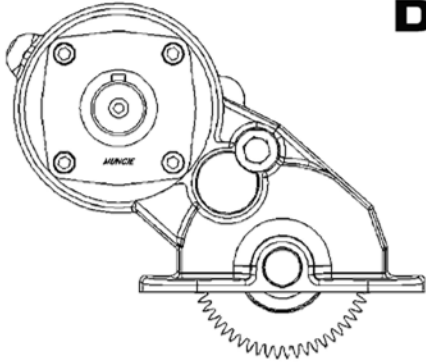

FR63 SERIES DIMENSIONS

IN INCHES (MM)

"B" OUTPUT SHAFT
1-1/4" RD SHAFT
5/16 KW