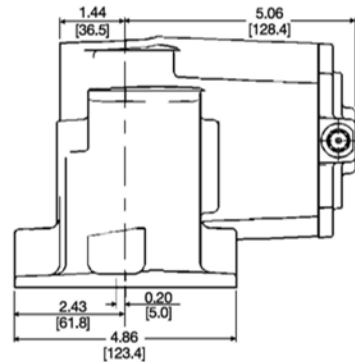

ITEM	QTY	PART NO.	DESCRIPTION
30	1	02T39074	Gear Output
31	1	10T37008	Bearing
32	2	21T29017	Washer
33	1	10T37009	Bearing
34	1	24T35480	Snap Ring
35	1	06T39184	Hydraulic Shaft "N" (FR64)
		06T39197	Output Shaft "B" (FR64)
		06T39386	Output Shaft "B" (FR63)
		06T39387	Output Shaft "T" (FR63)
		06T39388	Output Shaft "R" (FR63)
		06T39262	Output Shaft "Q" (FR63)
36	1	25T35520	Caplug "R" Output Opt. (FR64)
		25T37387	Caplug "N", "T", "Q" Output
		26T01627	Key ("B" Output)
37	1	10T21017	Bearing (FR63)
		10T39147	Bearing (FR64)
38	1	12T36751	O-Ring (FR63)
39	1	11T37790	Seal
40	1	14T37344	Adapter "B" Output Opt. (FR63)
		14T39141	Adapter R, Q, T Output Opt. (FR63)
41	4	19T39257	Bolt
42	2	25T21684	Plug
43	2	25T34029	Caplug
44	2	25T37702	Caplug
45	1	12T36881	O-Ring (FR64)
N.S.	1	FR63GSK	FR63 Gasket Kit
N.S.	1	FR64GSK	FR64 Gasket Kit
N.S.	1	FR63RBK	FR63 Rebuild Kit
N.S.	1	FR64RBK	FR64 Rebuild Kit

# FR63 SERIES DIMENSIONS

IN INCHES (MM)

**"B" OUTPUT SHAFT**  
1-1/4" RD SHAFT  
5/16 KW

**"Q", "R", "T"**  
OUTPUT SHAFT

# FR64 SERIES DIMENSIONS

IN INCHES (MM)

**"N" OPTION**

**"B" OPTION**