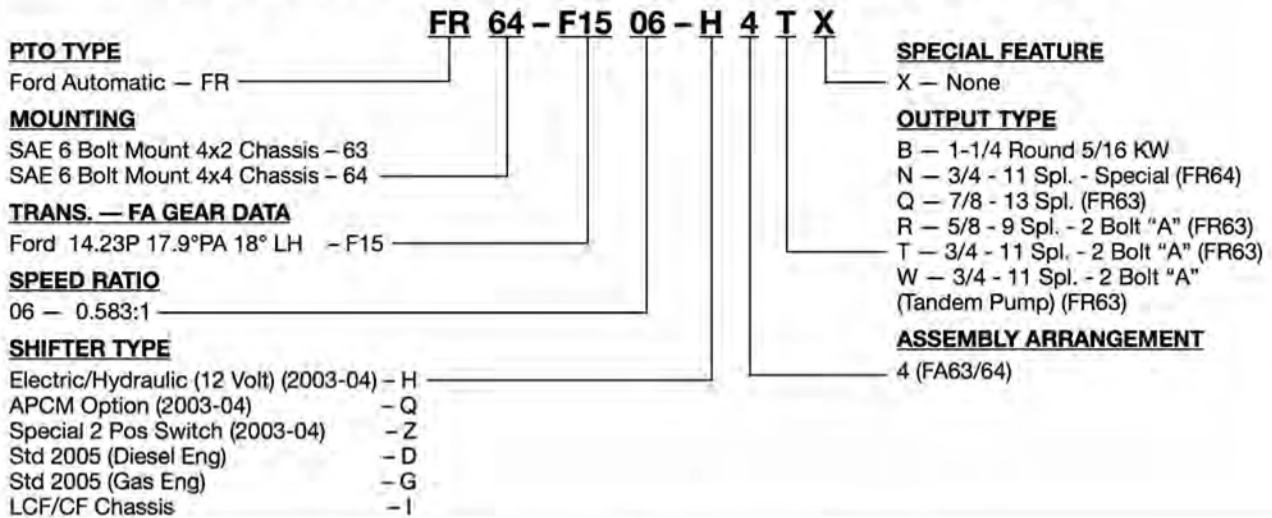

MODEL NUMBER CONSTRUCTION