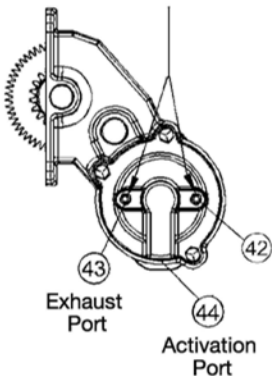

FR63/FR64 SERIES PTO EXPLODED VIEW

Gasket

Ford
Supplied

Reuse Gasket
Found on
Opening or Order
13T39089 Separately

FR63 Bearing Removal Location

FR64 Bearing Removal Location