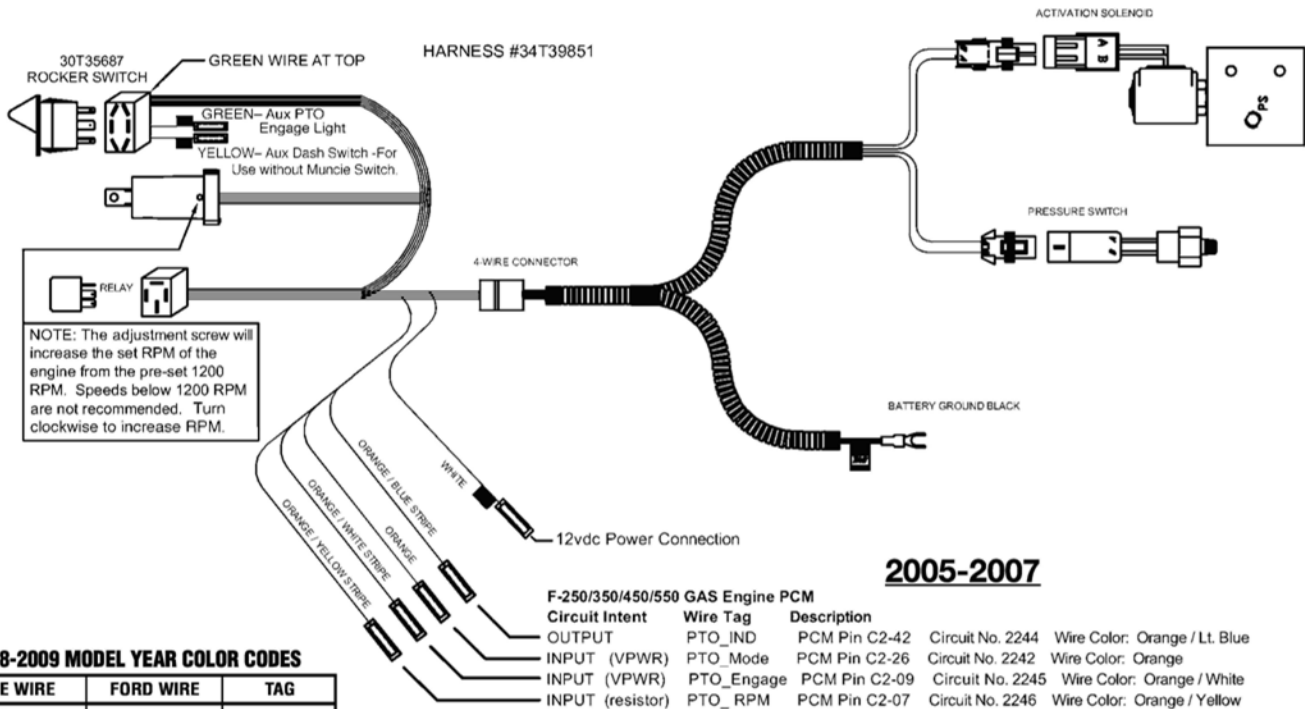

FORD 2005 AND LATER - GAS ENGINE FR SERIES "G" SHIFT OPTION HARNESS

2008-2009 MODEL YEAR COLOR CODES

MUNCIE WIRE	FORD WIRE	TAG
WHITE	PURPLE	N/A
ORANGE/BLUE	BLUE/WHITE	PTO-OK
ORANGE	YELLOW/GREEN	PTO
ORANGE/WHITE	BLUE/GREEN	PTO-ENGAGE
ORANGE/YELLOW	GREEN	PTO-RPM