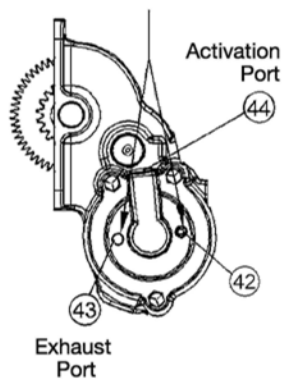

FR64 Bearing Removal Location