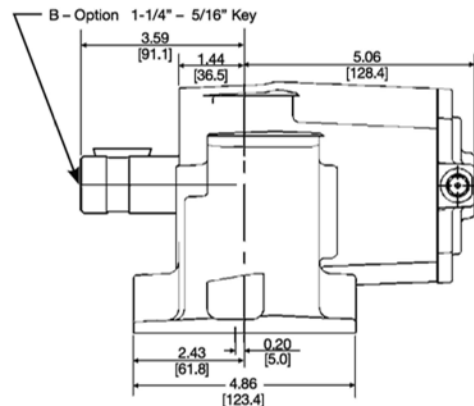

# FR63 SERIES DIMENSIONS

IN INCHES (MM)

**"B" OUTPUT SHAFT**  
1-1/4" RD SHAFT  
5/16 KW

**"Q", "R", "T"**  
OUTPUT SHAFT

# FR64 SERIES DIMENSIONS

IN INCHES (MM)

**"N" OPTION**

**"B" OPTION**