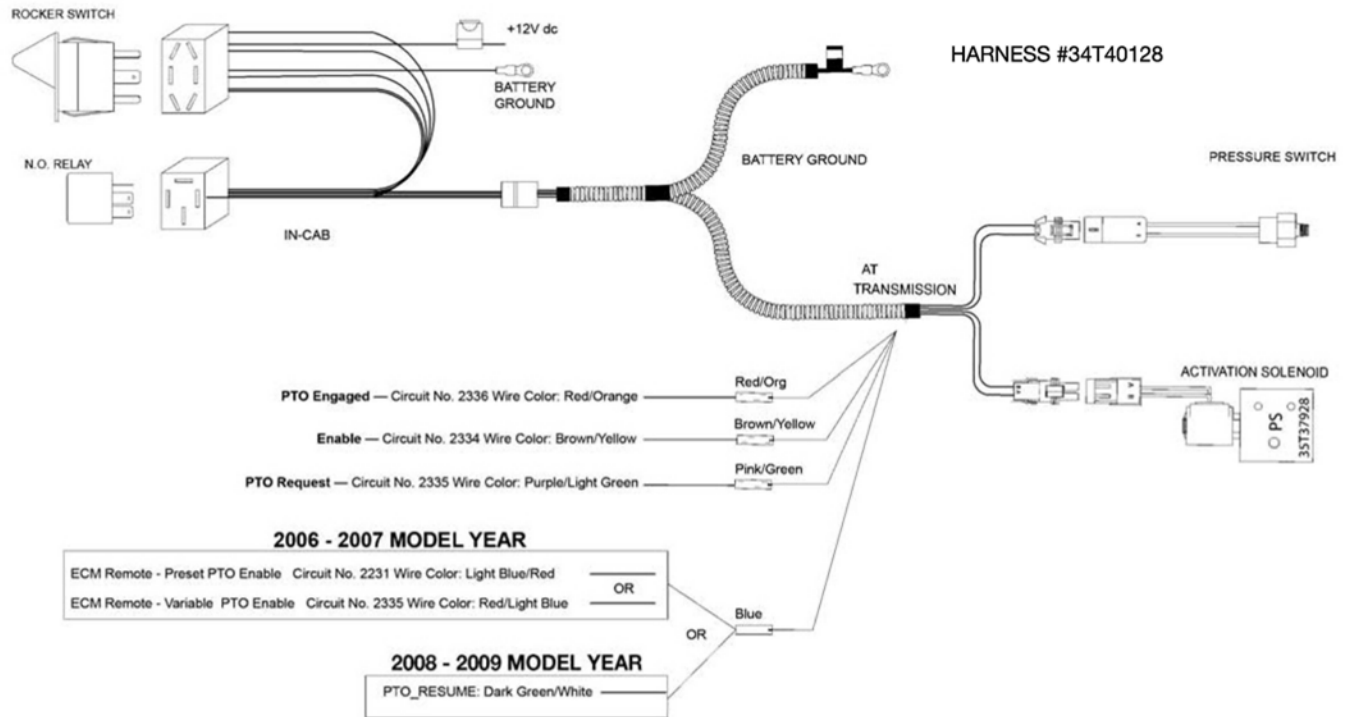

2006 AND LATER - CF SERIES WITH FORD AUTOMATIC TRANSMISSION "I" SHIFT OPTION HARNESS