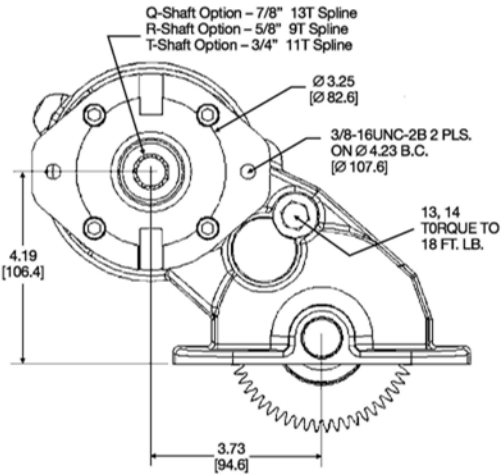

# FR SERIES PARTS LIST AND DESCRIPTION

FR62 SERIES IS OBSOLETE AND REPLACED BY FR63 SERIES UNIT

ITEM	QTY	PART NO.	DESCRIPTION
01	1	03T39073	Gear
02	2	21T38956	Washer
03	2	10T34006	Bearing
04	1	07T38865	Shaft
05	2	12T36879	O-Ring
06	1	19T36249	Setscrew (FR63)
	2	19T34789	Setscrew (FR64)
07	1	04T39180	Gear
08	2	21T39144	Washer
09	1	10T39145	Bearing
10	1	08T39258	Shaft (FR63)
		08T39075	Shaft (FR64)
11	1	12T36456	O-Ring
12	1	12T35577	O-Ring
13	1	21T38862	Washer (FR63)
14	1	19M10001	Bolt (FR63)
15	1	15T39263	Cover (FR63)
		15T39070	Cover (FR64)
16	3	19T32740	Bolt
17	1	12T36280	O-Ring
18	1	12T36279	O-Ring (FR63)
		12T37278	O-Ring (FR64)
19	1	12T37278	O-Ring
20	1	01T39269	Housing (FR63)
		01T40710	Housing (FR64)
21	1	24T39182	Snap Ring
22	2	12T39023	O-Ring
23	1	49T39022	Cup
24	1	12T36540	O-Ring
25	1	49T38881	Piston
26	7	49T36259	Friction Disc
27	6	27T36286	Spring
28	6	49T36258	Reaction Plate
29	1	21T37085	Washer

ITEM	QTY	PART NO.	DESCRIPTION
30	1	02T39074	Gear Output
31	1	10T37008	Bearing
32	2	21T29017	Washer
33	1	10T37009	Bearing
34	1	24T35480	Snap Ring
35	1	06T39184	Hydraulic Shaft "N" (FR64)
		06T39197	Output Shaft "B" (FR64)
		06T39386	Output Shaft "B" (FR63)
		06T39387	Output Shaft "T" (FR63)
		06T39388	Output Shaft "R" (FR63)
		06T39262	Output Shaft "Q" (FR63)
36	1	25T35520	Caplug "R" Output Opt. (FR64)
		25T37387	Caplug "N", "T", "Q" Output
		26T01627	Key ("B" Output)
37	1	10T21017	Bearing (FR63)
		10T39147	Bearing (FR64)
38	1	12T36751	O-Ring (FR63)
39	1	11T37790	Seal
40	1	14T37344	Adapter "B" Output Opt. (FR63)
		14T39141	Adapter R, Q, T Output Opt. (FR63)
41	4	19T39257	Bolt
42	2	25T21684	Plug
43	2	25T34029	Caplug
44	2	25T37702	Caplug
45	1	12T36881	O-Ring (FR64)
N.S.	1	FR63GSK	FR63 Gasket Kit
N.S.	1	FR64GSK	FR64 Gasket Kit
N.S.	1	FR63RBK	FR63 Rebuild Kit
N.S.	1	FR64RBK	FR64 Rebuild Kit

# FR63 SERIES DIMENSIONS

IN INCHES (MM)

**"B" OUTPUT SHAFT**  
1-1/4" RD SHAFT  
5/16 KW

**"Q", "R", "T"**  
OUTPUT SHAFT