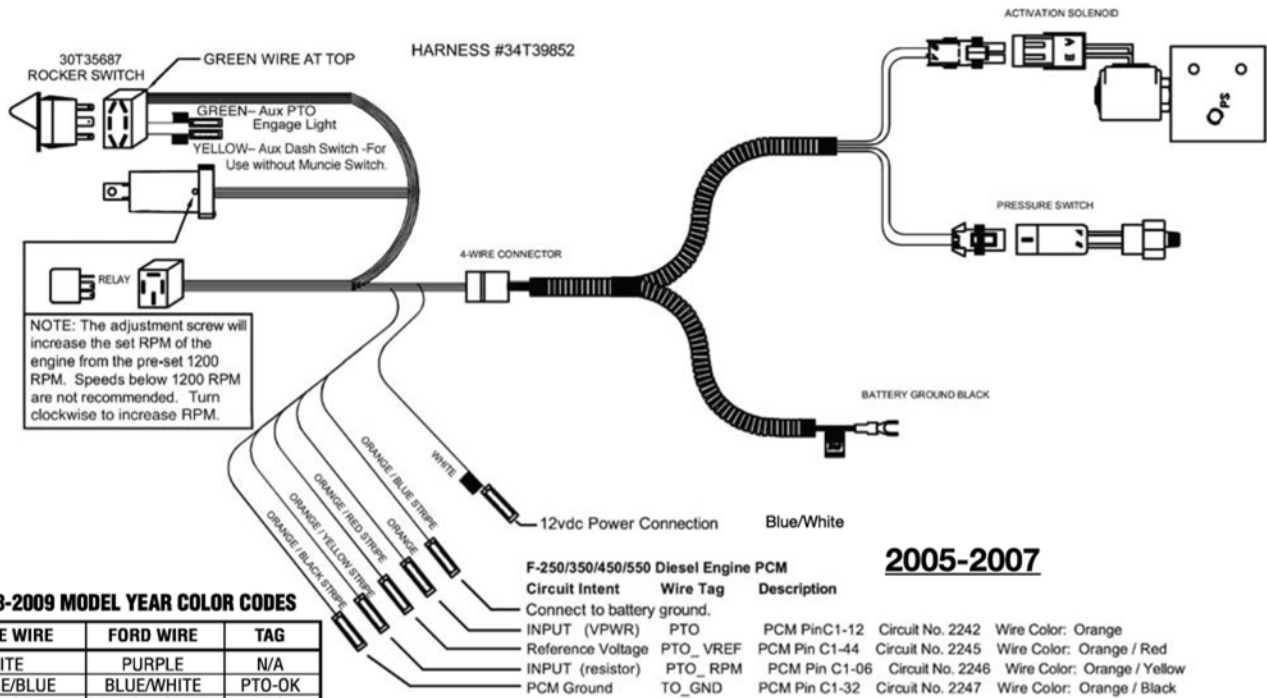

FORD 2005 AND LATER - DIESEL ENGINE FR SERIES "D" SHIFT OPTION HARNESS

2008-2009 MODEL YEAR COLOR CODES

MUNCIE WIRE	FORD WIRE	TAG
WHITE	PURPLE	N/A
ORANGE/BLUE	BLUE/WHITE	PTO-OK
ORANGE	YELLOW/GREEN	PTO
ORANGE/RED	WHITE/BROWN	PTO-VREF
ORANGE/YELLOW	GREEN	PTO-RPM
ORANGE/BLACK	GREY/PURPLE	PTO-GND