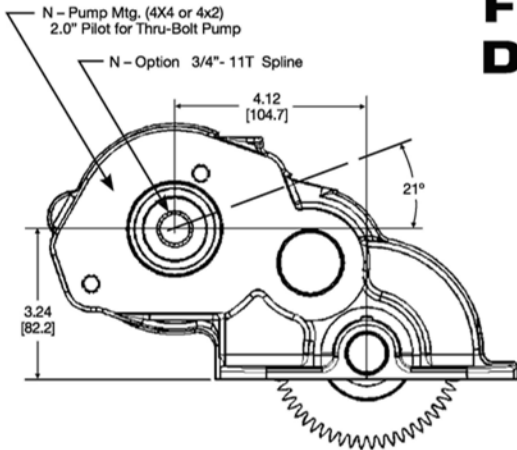

ITEM	QTY	PART NO.	DESCRIPTION
30	1	02T39074	Gear Output
31	1	10T37008	Bearing
32	2	21T29017	Washer
33	1	10T37009	Bearing
34	1	24T35480	Snap Ring
35	1	06T39184	Hydraulic Shaft "N" (FR64)
		06T39197	Output Shaft "B" (FR64)
		06T39386	Output Shaft "B" (FR63)
		06T39387	Output Shaft "T" (FR63)
		06T39388	Output Shaft "R" (FR63)
		06T39262	Output Shaft "Q" (FR63)
36	1	25T35520	Caplug "R" Output Opt. (FR64)
		25T37387	Caplug "N", "T", "Q" Output
		26T01627	Key ("B" Output)
37	1	10T21017	Bearing (FR63)
		10T39147	Bearing (FR64)
38	1	12T36751	O-Ring (FR63)
39	1	11T37790	Seal
40	1	14T37344	Adapter "B" Output Opt. (FR63)
		14T39141	Adapter R, Q, T Output Opt. (FR63)
41	4	19T39257	Bolt
42	2	25T21684	Plug
43	2	25T34029	Caplug
44	2	25T37702	Caplug
45	1	12T36881	O-Ring (FR64)
N.S.	1	FR63GSK	FR63 Gasket Kit
N.S.	1	FR64GSK	FR64 Gasket Kit
N.S.	1	FR63RBK	FR63 Rebuild Kit
N.S.	1	FR64RBK	FR64 Rebuild Kit

# FR63 SERIES DIMENSIONS

IN INCHES (MM)

**"B" OUTPUT SHAFT**  
1-1/4" RD SHAFT  
5/16 KW

**"Q", "R", "T"**  
OUTPUT SHAFT

# FR64 SERIES DIMENSIONS

IN INCHES (MM)

**"N" OPTION**

**"B" OPTION**