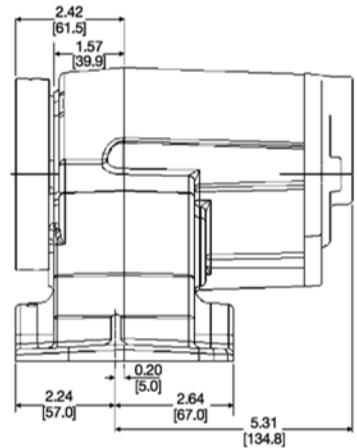

# FR SERIES PARTS LIST AND DESCRIPTION

FR62 SERIES IS OBSOLETE AND REPLACED BY FR63 SERIES UNIT

ITEM	QTY	PART NO.	DESCRIPTION
01	1	03T39073	Gear
02	2	21T38956	Washer
03	2	10T34006	Bearing
04	1	07T38865	Shaft
05	2	12T36879	O-Ring
06	1	19T36249	Setscrew (FR63)
	2	19T34789	Setscrew (FR64)
07	1	04T39180	Gear
08	2	21T39144	Washer
09	1	10T39145	Bearing
10	1	08T39258	Shaft (FR63)
		08T39075	Shaft (FR64)
11	1	12T36456	O-Ring
12	1	12T35577	O-Ring
13	1	21T38862	Washer (FR63)
14	1	19M10001	Bolt (FR63)
15	1	15T39263	Cover (FR63)
		15T39070	Cover (FR64)
16	3	19T32740	Bolt
17	1	12T36280	O-Ring
18	1	12T36279	O-Ring (FR63)
		12T37278	O-Ring (FR64)
19	1	12T37278	O-Ring
20	1	01T39269	Housing (FR63)
		01T40710	Housing (FR64)
21	1	24T39182	Snap Ring
22	2	12T39023	O-Ring
23	1	49T39022	Cup
24	1	12T36540	O-Ring
25	1	49T38881	Piston
26	7	49T36259	Friction Disc
27	6	27T36286	Spring
28	6	49T36258	Reaction Plate
29	1	21T37085	Washer

ITEM	QTY	PART NO.	DESCRIPTION
30	1	02T39074	Gear Output
31	1	10T37008	Bearing
32	2	21T29017	Washer
33	1	10T37009	Bearing
34	1	24T35480	Snap Ring
35	1	06T39184	Hydraulic Shaft "N" (FR64)
		06T39197	Output Shaft "B" (FR64)
		06T39386	Output Shaft "B" (FR63)
		06T39387	Output Shaft "T" (FR63)
		06T39388	Output Shaft "R" (FR63)
		06T39262	Output Shaft "Q" (FR63)
36	1	25T35520	Caplug "R" Output Opt. (FR64)
		25T37387	Caplug "N", "T", "Q" Output
		26T01627	Key ("B" Output)
37	1	10T21017	Bearing (FR63)
		10T39147	Bearing (FR64)
38	1	12T36751	O-Ring (FR63)
39	1	11T37790	Seal
40	1	14T37344	Adapter "B" Output Opt. (FR63)
		14T39141	Adapter R, Q, T Output Opt. (FR63)
41	4	19T39257	Bolt
42	2	25T21684	Plug
43	2	25T34029	Caplug
44	2	25T37702	Caplug
45	1	12T36881	O-Ring (FR64)
N.S.	1	FR63GSK	FR63 Gasket Kit
N.S.	1	FR64GSK	FR64 Gasket Kit
N.S.	1	FR63RBK	FR63 Rebuild Kit
N.S.	1	FR64RBK	FR64 Rebuild Kit

# FR63 SERIES DIMENSIONS

IN INCHES (MM)

**"B" OUTPUT SHAFT**  
1-1/4" RD SHAFT  
5/16 KW

**"Q", "R", "T"**  
OUTPUT SHAFT