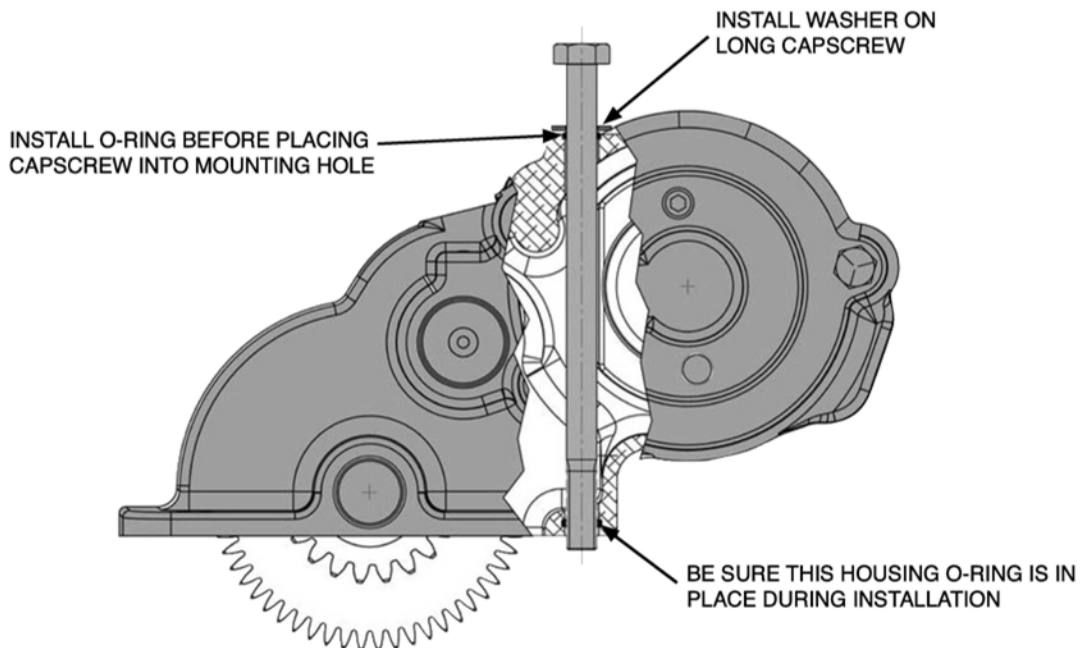

FR64 THRU-BOLT INSTALLATION