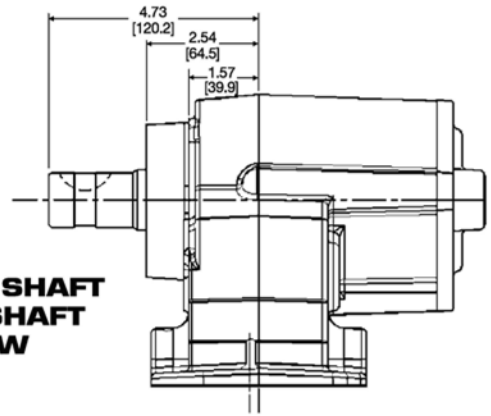

# FR63 SERIES DIMENSIONS

IN INCHES (MM)

**"B" OUTPUT SHAFT**  
1-1/4" RD SHAFT  
5/16 KW

**"Q", "R", "T"**  
OUTPUT SHAFT